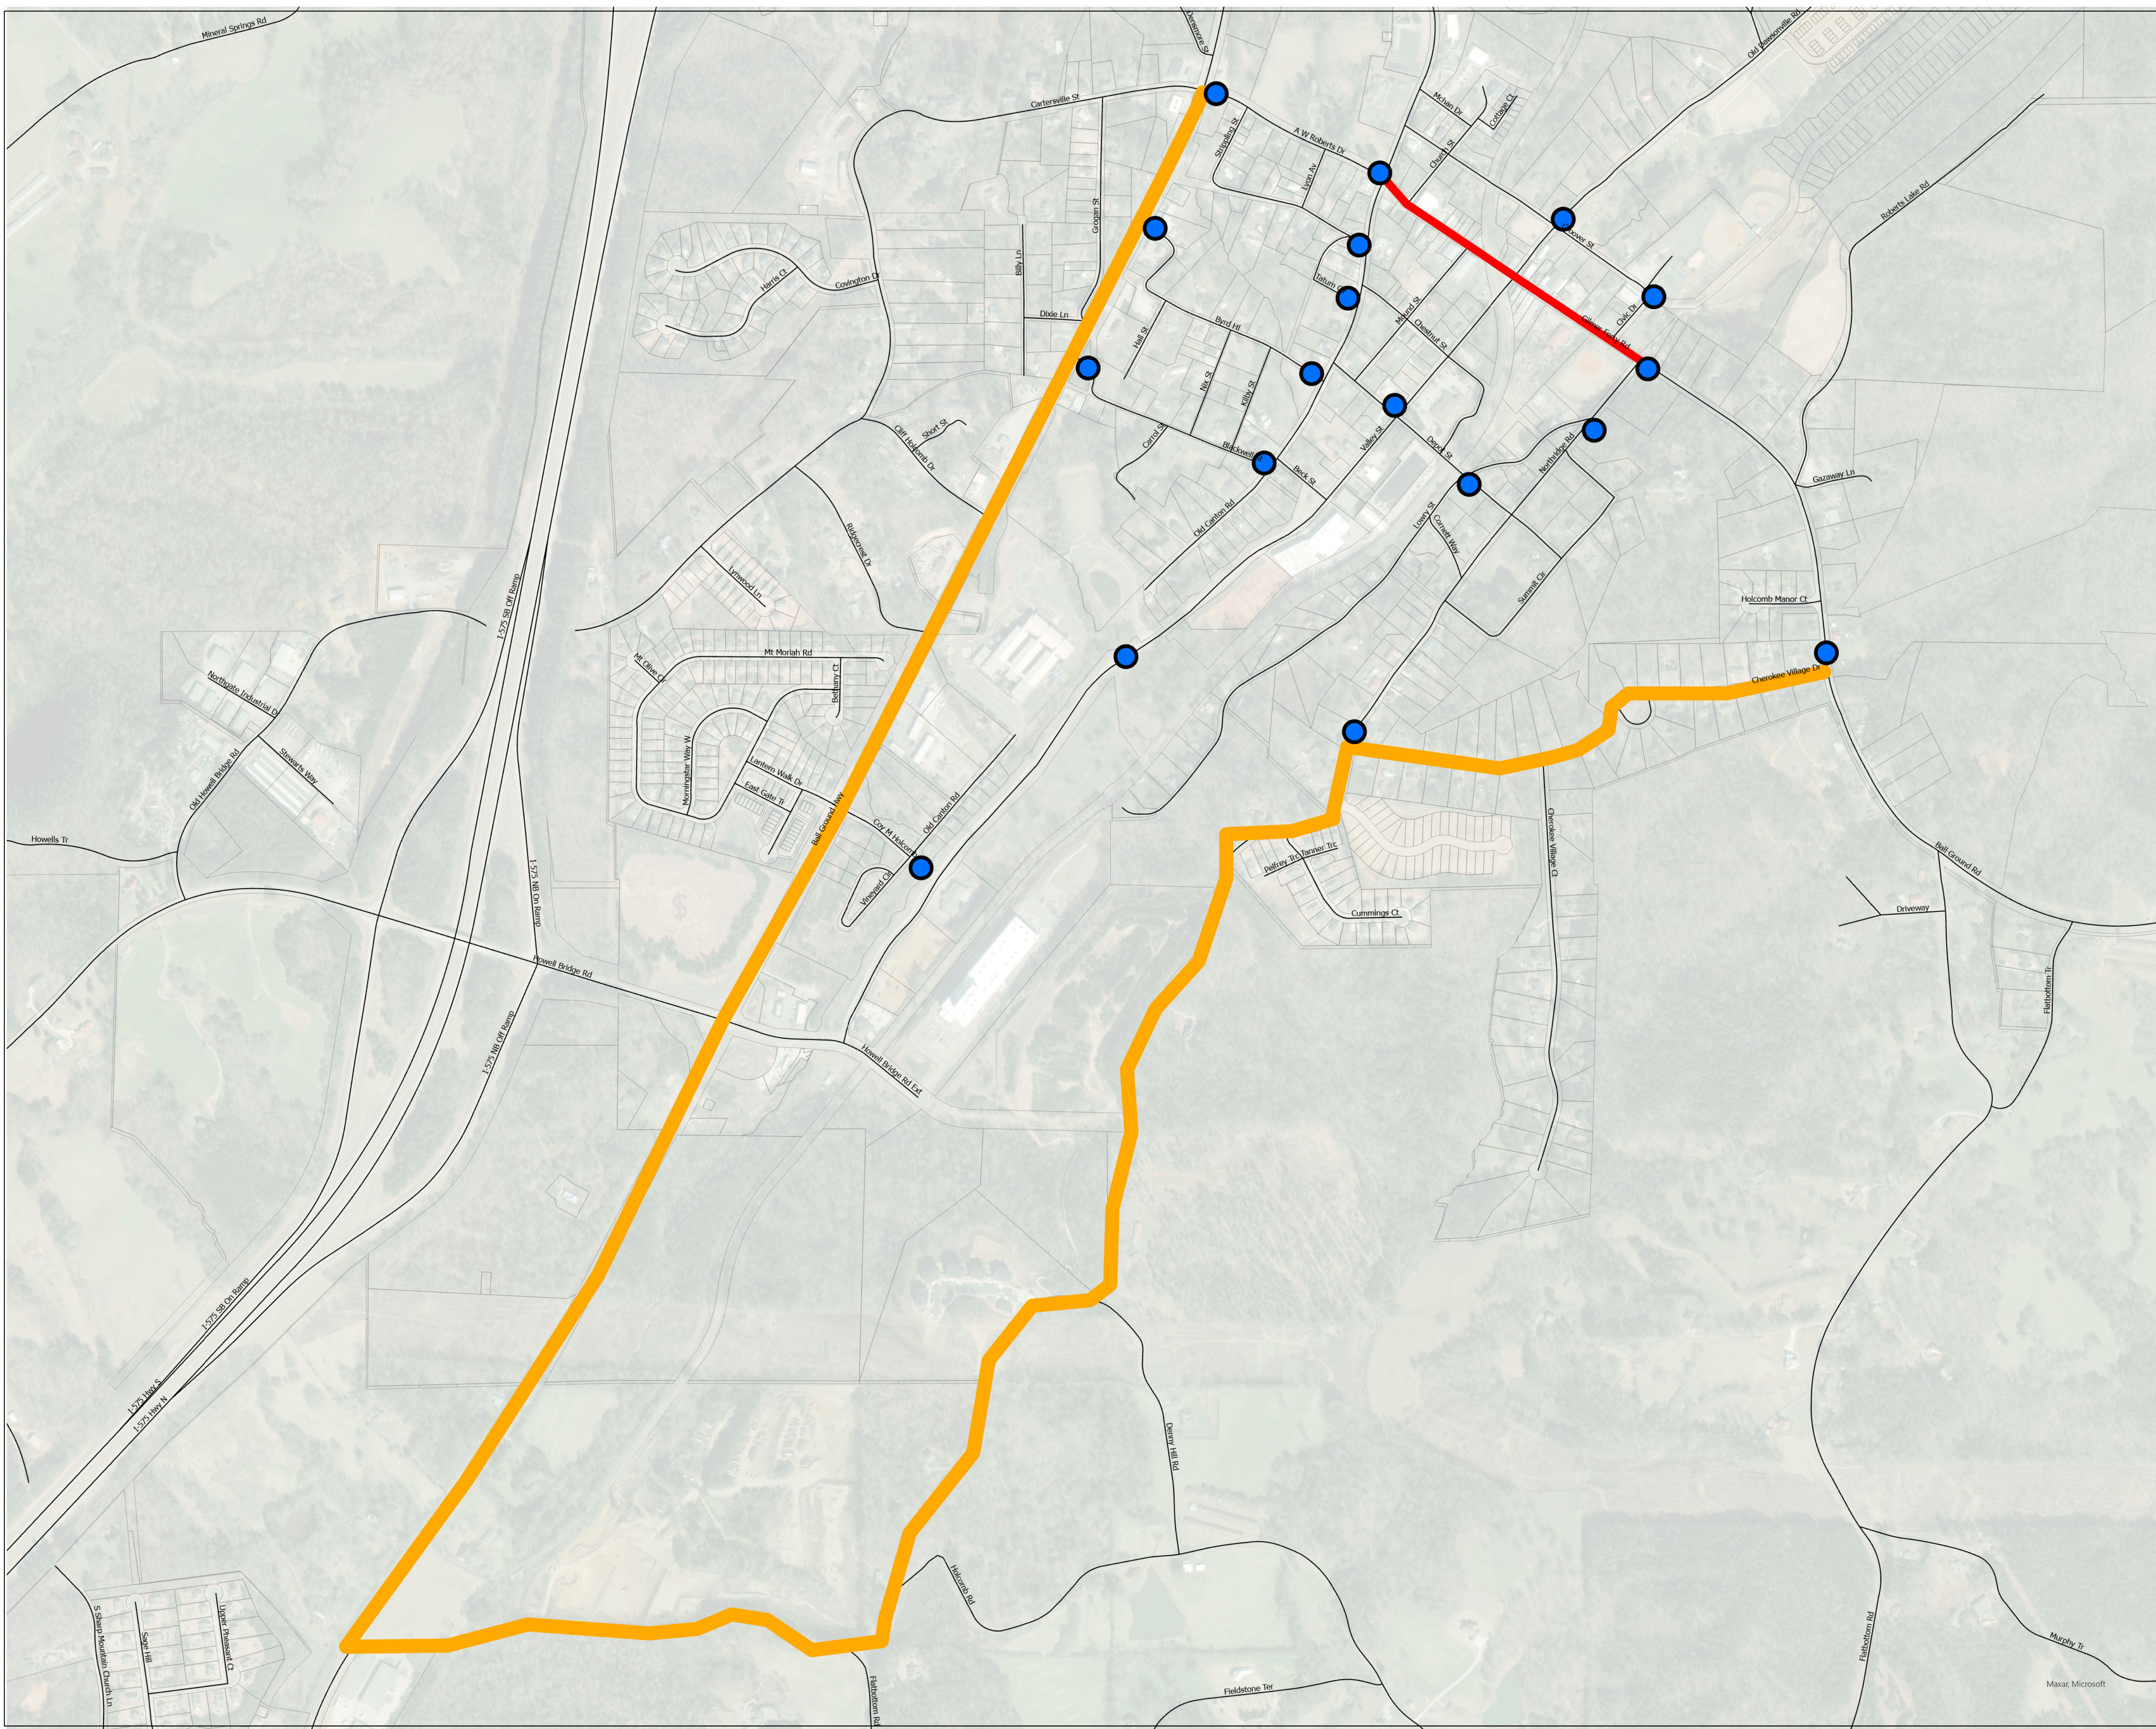

Christmas Parade

CITY OF BALL GROUND

- Detour Route**
- Main Parade Route**
- Road Closure**

0 0.07 0.15 Miles